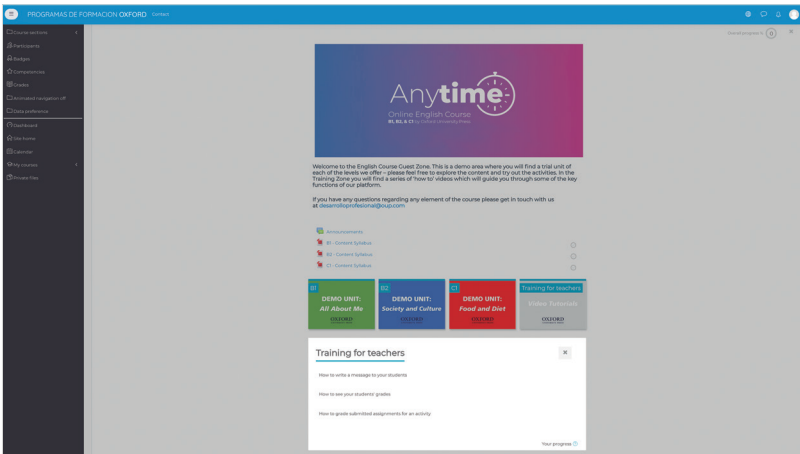

2.

On the left-hand menu, select **'My Courses'** to view all content for each level.