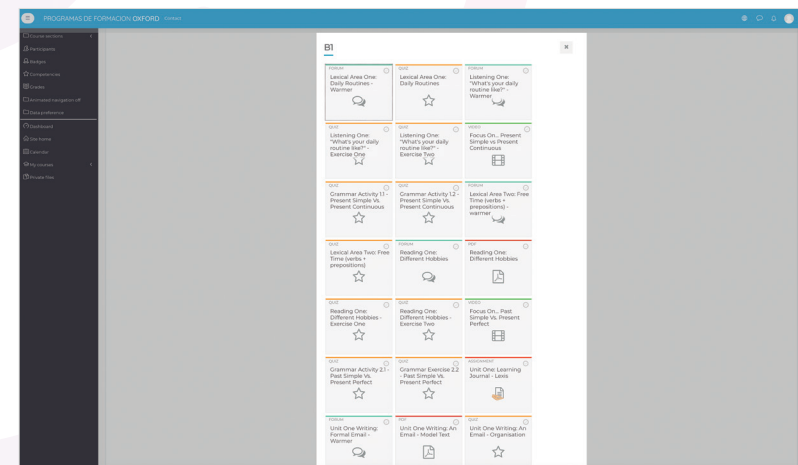

The screenshot displays the user interface of the Oxford English Language Learning platform. The top navigation bar includes 'PROGRAMAS DE FORMACION OXFORD' and 'Contact'. The main content area is divided into several sections: 'Profile' with a 'Message' button; 'Recently accessed courses' showing a grid of course cards; 'Course overview' with a dropdown menu for 'All (except hidden)'; 'Timeline' showing 'No upcoming activities due'; 'Private files' with 'No files available'; 'Online users' listing '4 online users (last 5 minutes)'; 'Latest badges' with 'You have no badges to display'; and a 'Calendar' for 'October 2020'. A 'Stay in touch' section at the bottom provides contact information: 'http://www.oup.es' and 'desarrolloprofesional@oup.com'.

2.

On the left-hand menu, select **'My Courses'** to view all content for each level.

3.

Before you get started, watch our **Video Tutorials** for an overview of how to use the platform and discover everything you can do.

4.

Click on any level to **start interacting** with your students anytime on our e-learning platform.

If you would like to register for one of our online informative sessions or request a demo, visit www.oup.es/anytime-online-english-course