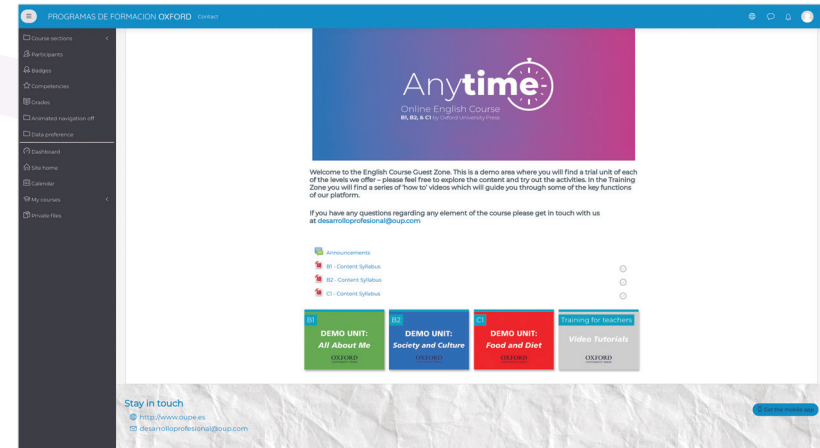

2.

On the left-hand menu, select **'My Courses'** to view all content for each level.